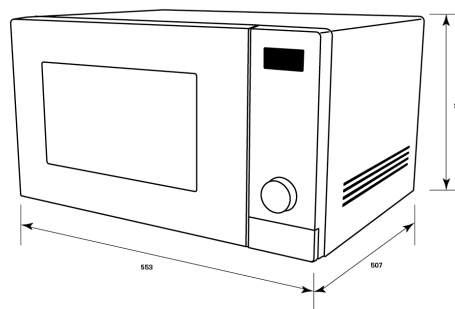

WMC4207GA

42L dark grey countertop microwave oven, Inverter, convection cooking, 1100W power, touch and dial control, and auto-return turntable.

Features

- Combination 3-in-1 cooking
- Inverter technology
- AirFry
- Quick and easy-to-use dial control
- One touch Quick start
- Auto-return turntable
- 1100 watts power
- Stainless Steel cavity
- 20 auto menus
- 10 power levels

Microwave
WMC4207GA

Product WxHxD (mm) 553 x 331 x 507

Product

Total height (mm) - 331, Total width (mm) - 553, Total depth (mm) - 507

Internal

Turntable diameter (mm) - 345